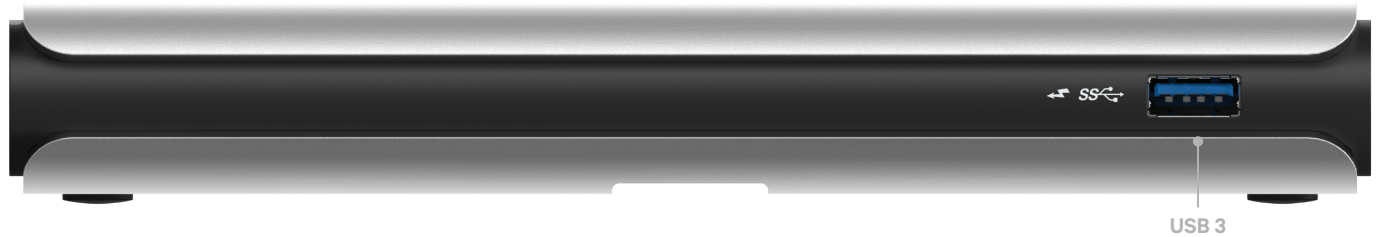

Thunderbolt 2 Express Dock

kanex

- Connect up to 8 Devices
- Thunderbolt 2 Speeds
- 4K / HD Dual Display Support
- 3 SuperSpeed™ USB 3 Ports
- 3FT / 1M Thunderbolt Cable Included

1 Dock. 8 Devices.

Conveniently connect up to eight devices to your MacBook or desktop. Featuring a 4K/HD dual display support for your HD display. With two Thunderbolt 2 ports, one to connect to your computer, and one to back up your files with the high-speed thunderbolt hard drive. Maximize productivity in the office or at home, simply connect and expand various USB peripherals with up to 3-additional SuperSpeed USB 3 ports. For access to a reliable, wired network connection, use the Gigabit Ethernet port.

Thunderbolt 2 Express Dock

8 Devices. 1 Cable. Thunderbolt 2 Speeds.

Add More Devices

With Thunderbolt 2 Express Dock, you can daisy chain up to 4 Thunderbolt-compatible peripherals to your Mac - without reducing performance.

Slim and Powerful

The Kanex Thunderbolt 2 Express Dock features a sleek and modern design with a space saving aluminum body. Plus, conveniently charge your iPhone, iPad or mobile device thanks to the easily accessible USB 3 port on the front.

Thunderbolt Cable Included

Technical Specifications

Number of Thunderbolt Ports: 2 x Thunderbolt 2.0
Number of USB Ports: 2 x USB 3.0 + 1 x Charge Ready USB 3.0 @1.5 Amp
Additional Ports: Gigabit Ethernet
HDMI Out
Headphone Audio Output and Microphone Input
Video: Up to 1080P and 4K resolution
Material: Aluminum