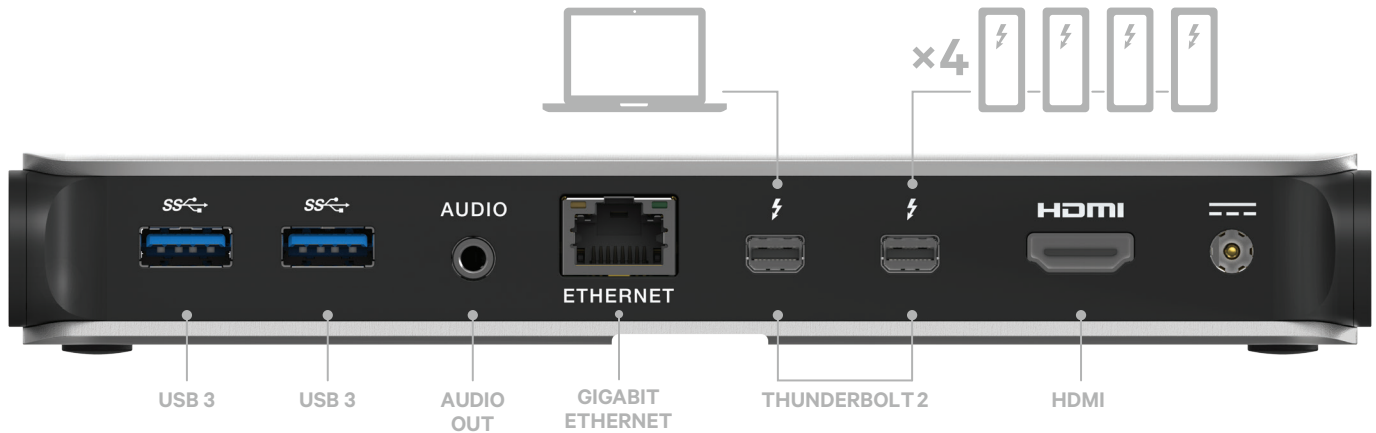

Thunderbolt 2 Express Dock

kanex

- Connect up to 8 Devices
- Thunderbolt 2 Speeds
- 4K / HD Dual Display Support
- 3 SuperSpeed™ USB 3 Ports
- 3FT / 1M Thunderbolt Cable Included

1 Dock. 8 Devices.

Conveniently connect up to eight devices to your MacBook or desktop. Featuring a 4K/HD dual display support for your HD display. With two Thunderbolt 2 ports, one to connect to your computer, and one to back up your files with the high-speed thunderbolt hard drive. Maximize productivity in the office or at home, simply connect and expand various USB peripherals with up to 3-additional SuperSpeed USB 3 ports. For access to a reliable, wired network connection, use the Gigabit Ethernet port.

Thunderbolt 2 Express Dock

8 Devices. 1 Cable. Thunderbolt 2 Speeds.

Add More Devices

With Thunderbolt 2 Express Dock, you can daisy chain up to 4 Thunderbolt-compatible peripherals to your Mac - without reducing performance.

Slim and Powerful

The Kanex Thunderbolt 2 Express Dock features a sleek and modern design with a space saving aluminum body. Plus, conveniently charge your iPhone, iPad or mobile device thanks to the easily accessible USB 3 port on the front.

Thunderbolt Cable Included

Technical Specifications

Number of Thunderbolt Ports: 2 x Thunderbolt 2.0
Number of USB Ports: 2 x USB 3.0 + 1 x Charge Ready USB 3.0 @1.5 Amp
Additional Ports: Gigabit Ethernet
HDMI Out
Headphone Audio Output and Microphone Input
Video: Up to 1080P and 4K resolution
Material: Aluminum